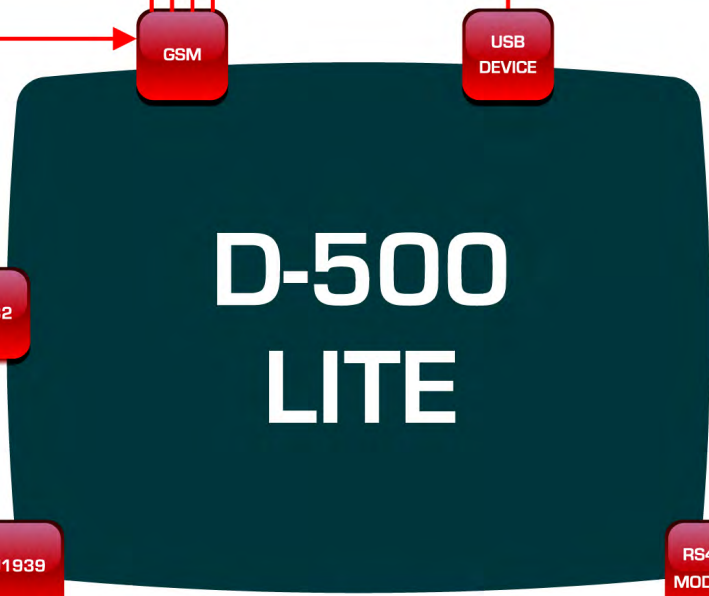

GSM

USB
DEVICE

RS232

J1939

RS485
MODBUS

HMI
DISPLAY

PLC

REMOTE
DISPLAY